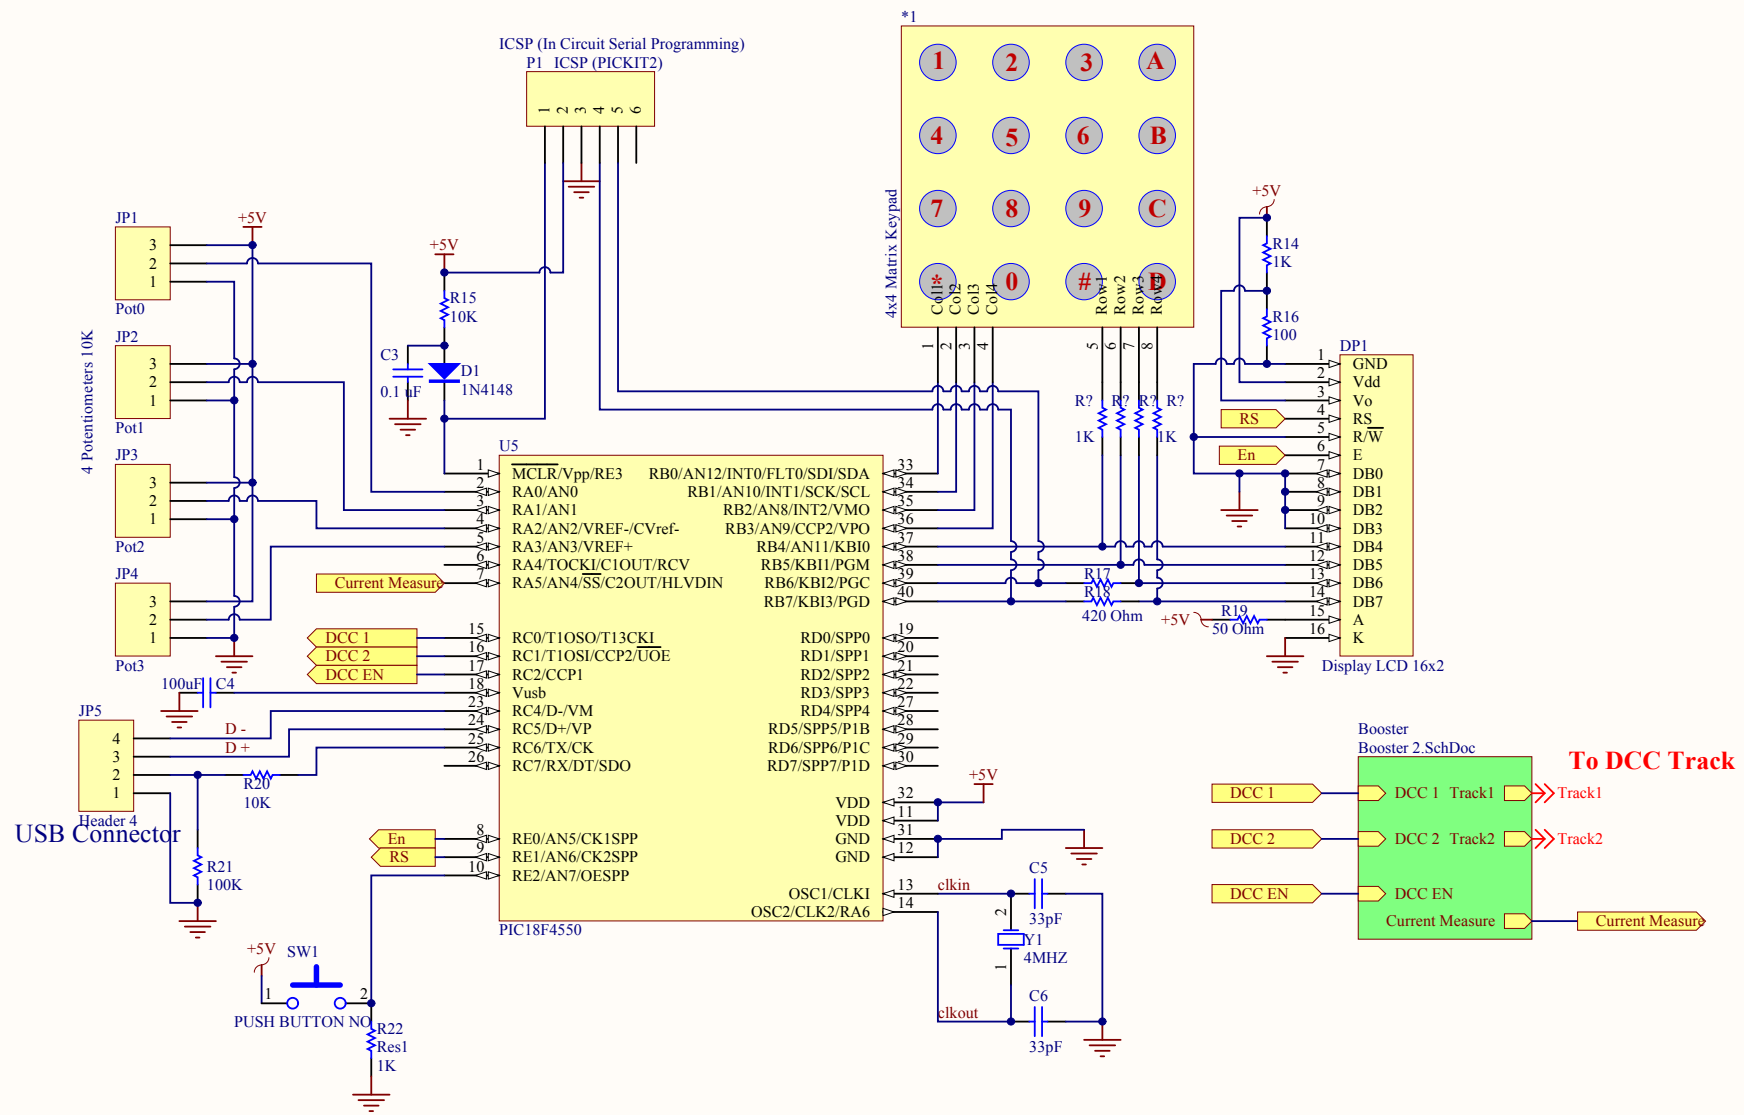

Title DCC Booster			Altium Limited
Size: A4	Number:	Revision:	
Date: 27/03/2011	Time: 09:32:58 p.m.	Sheet of	
File: C:\Ernesto\Proyecto\DCC Trains\Hardware\Command Station\Booster 2.SchDoc			

Title DCC Command Station V1.0			Ernesto Pareja Medellin Colombia South America	
Size: A4	Number:	Revision:		
Date: 27/03/2011	Time: 09:32:58 p.m.	Sheet of		
File: C:\Ernesto\Proyecto\DCC Trains\Hardware\Command Station\Command Station v2.SchDoc				